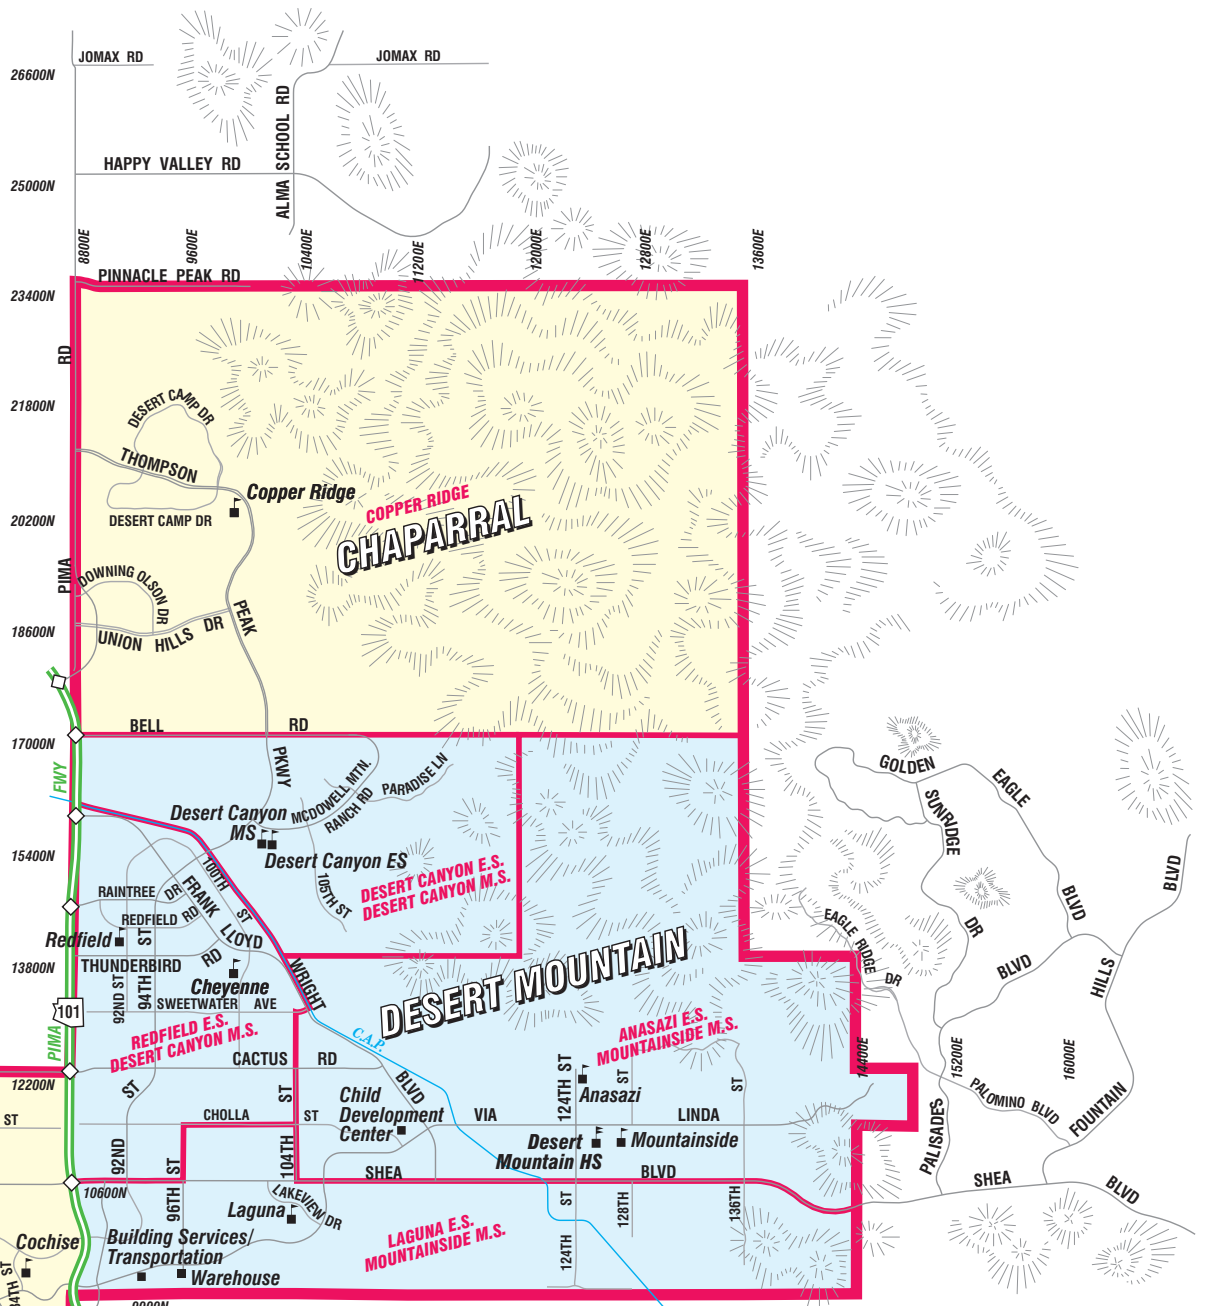

ARCADIA COMPLEX

ARCADIA HIGH SCHOOL 9-12
4703 E. Indian School Road
Phoenix 85018 • (480) 484-6300

HOPI ELEMENTARY SCHOOL K-5
5110 E. Lafayette Boulevard
Phoenix 85018 • (480) 484-2000

INGLESIDE MIDDLE SCHOOL 6-8
5402 E. Osborn Road
Phoenix 85018 • (480) 484-4900

TAVAN ELEMENTARY SCHOOL K-5
4610 E. Osborn Road
Phoenix 85018 • (480) 484-3500

ARCADIA NEIGHBORHOOD LEARNING CENTER (ANLC) K-8
4330 N. 62nd Street
Scottsdale 85251 • (480) 484-7500

CHAPARRAL COMPLEX

CHAPARRAL HIGH SCHOOL 9-12
6935 E. Gold Dust Avenue
Scottsdale 85253 • (480) 484-6500

CHEROKEE ELEMENTARY SCHOOL K-5
8801 N. 56th Street
Paradise Valley 85253 • (480) 484-8700

COCOPAH MIDDLE SCHOOL 6-8
6615 E. Cholla Street
Scottsdale 85254 • (480) 484-4400

COCHISE ELEMENTARY SCHOOL K-5
9405 N. 84th Street
Scottsdale 85258 • (480) 484-1100

COPPER RIDGE SCHOOL K-8
10101 E. Thompson Peak Parkway
Scottsdale 85255 • (480) 484-1400

SEQUOYA ELEMENTARY SCHOOL K-5
11808 N. 64th Street
Scottsdale 85254 • (480) 484-3200

CORONADO COMPLEX

CORONADO HIGH SCHOOL 9-12
7501 E. Virginia Avenue
Scottsdale 85257 • (480) 484-6800

PIMA ELEMENTARY SCHOOL K-6
8330 E. Osborn Road
Scottsdale 85251 • (480) 484-2800

SIERRA VISTA ACADEMY
7501 E. Oak Street
Scottsdale 85257 • (480) 484-7900

TONALEA ELEMENTARY SCHOOL K-6
6801 E. Oak Street
Scottsdale 85257 • (480) 484-3600

SUPAI MIDDLE SCHOOL 7-8
6720 E. Continental Drive
Scottsdale 85257 • (480) 484-5800

YAVAPAI ELEMENTARY SCHOOL K-6
701 N. Miller Road
Scottsdale 85257 • (480) 484-3800

HOHOKAM ELEMENTARY SCHOOL K-6
8451 E. Oak Street
Scottsdale 85257 • (480) 484-1800

DESERT MOUNTAIN COMPLEX

DESERT MOUNTAIN HIGH SCHOOL 9-12
12575 E. Via Linda
Scottsdale 85259 • (480) 484-7000

ANASAZI ELEMENTARY SCHOOL K-5
12121 N. 124th Street
Scottsdale 85259 • (480) 484-7300

DESERT CANYON MIDDLE SCHOOL 6-8
10203 E. McDowell Mtn. Ranch Road
Scottsdale 85259 • (480) 484-4600

DESERT CANYON ELEMENTARY SCHOOL K-5
10203 E. McDowell Mtn. Ranch Road
Scottsdale 85259 • (480) 484-1700

MOUNTAINSIDE MIDDLE SCHOOL 6-8
11256 N. 128th Street
Scottsdale 85259 • (480) 484-5500

LAGUNA ELEMENTARY SCHOOL K-5
10475 E. Lakeview Drive
Scottsdale 85258 • (480) 484-2400

CHEYENNE TRADITIONAL SCHOOL K-8
13636 N. 100th Street
Scottsdale 85260 • (480) 484-5600

REDFIELD ELEMENTARY SCHOOL K-5
9181 E. Redfield Road
Scottsdale 85260 • (480) 484-4000

SAGUARO COMPLEX

SAGUARO HIGH SCHOOL 9-12
6250 N. 82nd Street
Scottsdale 85250 • (480) 484-7200

NAVAJO ELEMENTARY SCHOOL K-6
4525 N. Granite Reef Road
Scottsdale 85251 • (480) 484-2600

MOHAVE MIDDLE SCHOOL 7-8
5520 N. 86th Street
Scottsdale 85250 • (480) 484-5200

PUEBLO ELEMENTARY SCHOOL K-6
6320 N. 82nd Street
Scottsdale 85250 • (480) 484-3100

KIVA ELEMENTARY SCHOOL K-6
6911 E. McDonald Drive
Paradise Valley 85253 • (480) 484-2200