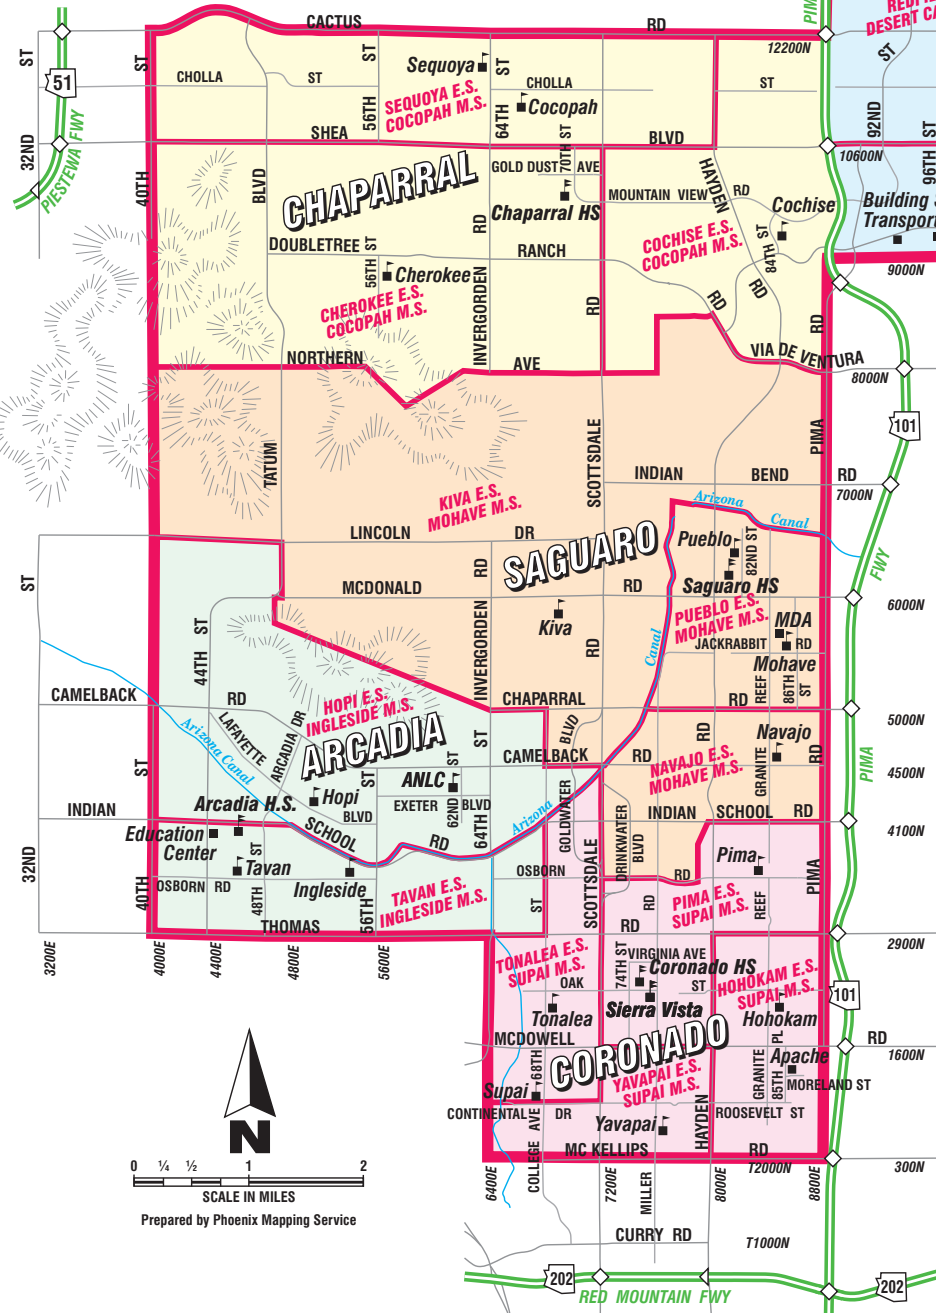

Scottsdale Unified

SCHOOL DISTRICT

SCHOOL DISTRICT MAP

The Scottsdale school community inspires all students to be passionate learners and empowers them to fulfill their dreams.

EDUCATION CENTER

3811 N. 44th Street
 Phoenix 85018
 (Located in Arcadia Complex)
www.susd.org
 480-484-6100

MAP LEGEND

- | | | | |
|--|------------------------------------|--|------------------------------|
| | Arcadia HS Attendance Area | | High Schools |
| | Chaparral HS Attendance Area | | Middle or Elementary Schools |
| | Coronado HS Attendance Area | | District Buildings |
| | Desert Mountain HS Attendance Area | | District Boundary |
| | Saguaro HS Attendance Area | | Elementary School Boundary |

Revised June 2009

MOHAVE DISTRICT ANNEX (MDA)
 8505 E. Valley View Road
 Scottsdale 85250-6768
 (Located in Saguaro Complex)

APACHE FACILITY
 1201 N. 85th Place
 Scottsdale 85257
 (Located in Coronado Complex)